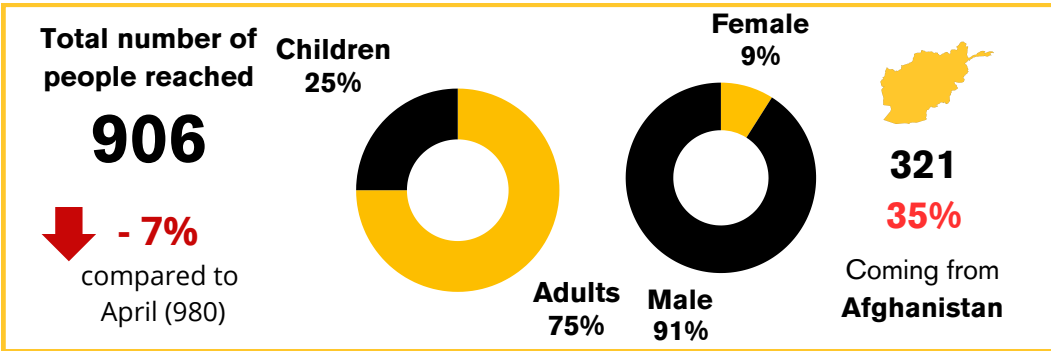

DEMOGRAPHICS OF PEOPLE REACHED | MAY 2024

577

Single adult men

64% out of the total

The majority come from **Afghanistan** (35%), of whom the vast majority (85%) choose to continue their journey to other countries. Second and third nationality of single adult men are **Bangladesh** (13%) and **Pakistan** (15%), 87% of whom declared Italy is their final destination.

An average of 19 new single adult men were reached each day

130

Unaccompanied Children (UAC)

14% out of the total

81% of UACs come from **Afghanistan**. Only 6 of the unaccompanied children encountered asked for support to enter the minor reception system in Trieste. The main declared destinations are Germany, Switzerland and France.

An average of 4 new UAC were reached each day

23

Family Units

16% out of the total representing 152 individuals (including 81 children)

38% of the families come from **Turkey** and **Turkish Kurdistan**. For the first time, 3 families fleeing **Palestine** were met, consisting of 27 people (14 adults and 13 minors), all in transit to Germany and Denmark.

An average of 2 new single adult women was reached each day

This snapshot shows the numbers of new migrants arriving from the Balkan route encountered by International Rescue Committee Italy and Diaconia Valdese in Trieste central station area during the reporting period. The data was gathered through individual and group interviews with people reached to provide legal orientation and first aid. The monitoring activity is carried out during the entire daytime, and partially in the evening, of every day of the year, including weekends and holidays. More info here: <https://www.rescue.org/eu/country/italy/reports#trieste>