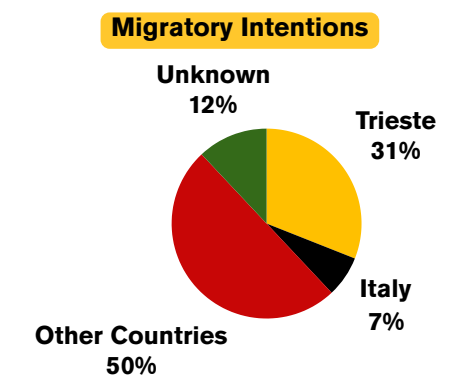

DEMOGRAPHICS OF PEOPLE REACHED | MAY 2024

577

Single adult men

64% out of the total

The majority come from **Afghanistan** (35%), of whom the vast majority (85%) choose to continue their journey to other countries. Second and third nationality of single adult men are **Bangladesh** (13%) and **Pakistan** (15%), 87% of whom declared Italy is their final destination.

An average of 19 new single adult men were reached each day

130

Unaccompanied Children (UAC)

14% out of the total

81% of UACs come from **Afghanistan**. Only 6 of the unaccompanied children encountered asked for support to enter the minor reception system in Trieste. The main declared destinations are Germany, Switzerland and France.

An average of 2 new single adult women was reached each day

This snapshot shows the numbers of new migrants arriving from the Balkan route encountered by International Rescue Committee Italy and Diaconia Valdese in Trieste central station area during the reporting period. The data was gathered through individual and group interviews with people reached to provide legal orientation and first aid. The monitoring activity is carried out during the entire daytime, and partially in the evening, of every day of the year, including weekends and holidays. More info here: <https://www.rescue.org/eu/country/italy/reports#trieste>