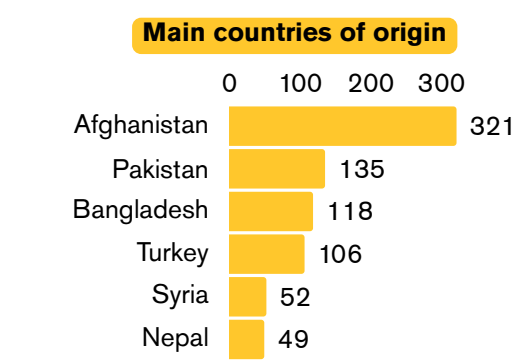

DEMOGRAPHICS OF PEOPLE REACHED | MAY 2024

577

Single adult men

64% out of the total

The majority come from **Afghanistan** (35%), of whom the vast majority (85%) choose to continue their journey to other countries. Second and third nationality of single adult men are **Bangladesh** (13%) and **Pakistan** (15%), 87% of whom declared Italy is their final destination.

An average of 19 new single adult men were reached each day

130

Unaccompanied Children (UAC)

14% out of the total

81% of UACs come from **Afghanistan**. Only 6 of the unaccompanied children encountered asked for support to enter the minor reception system in Trieste. The main declared destinations are Germany, Switzerland and France.

An average of 4 new UAC were reached each day

23

Family Units

16% out of the total representing 152 individuals (including 81 children)

38% of the families come from **Turkey** and **Turkish Kurdistan**. For the first time, 3 families fleeing **Palestine** were met, consisting of 27 people (14 adults and 13 minors), all in transit to Germany and Denmark.